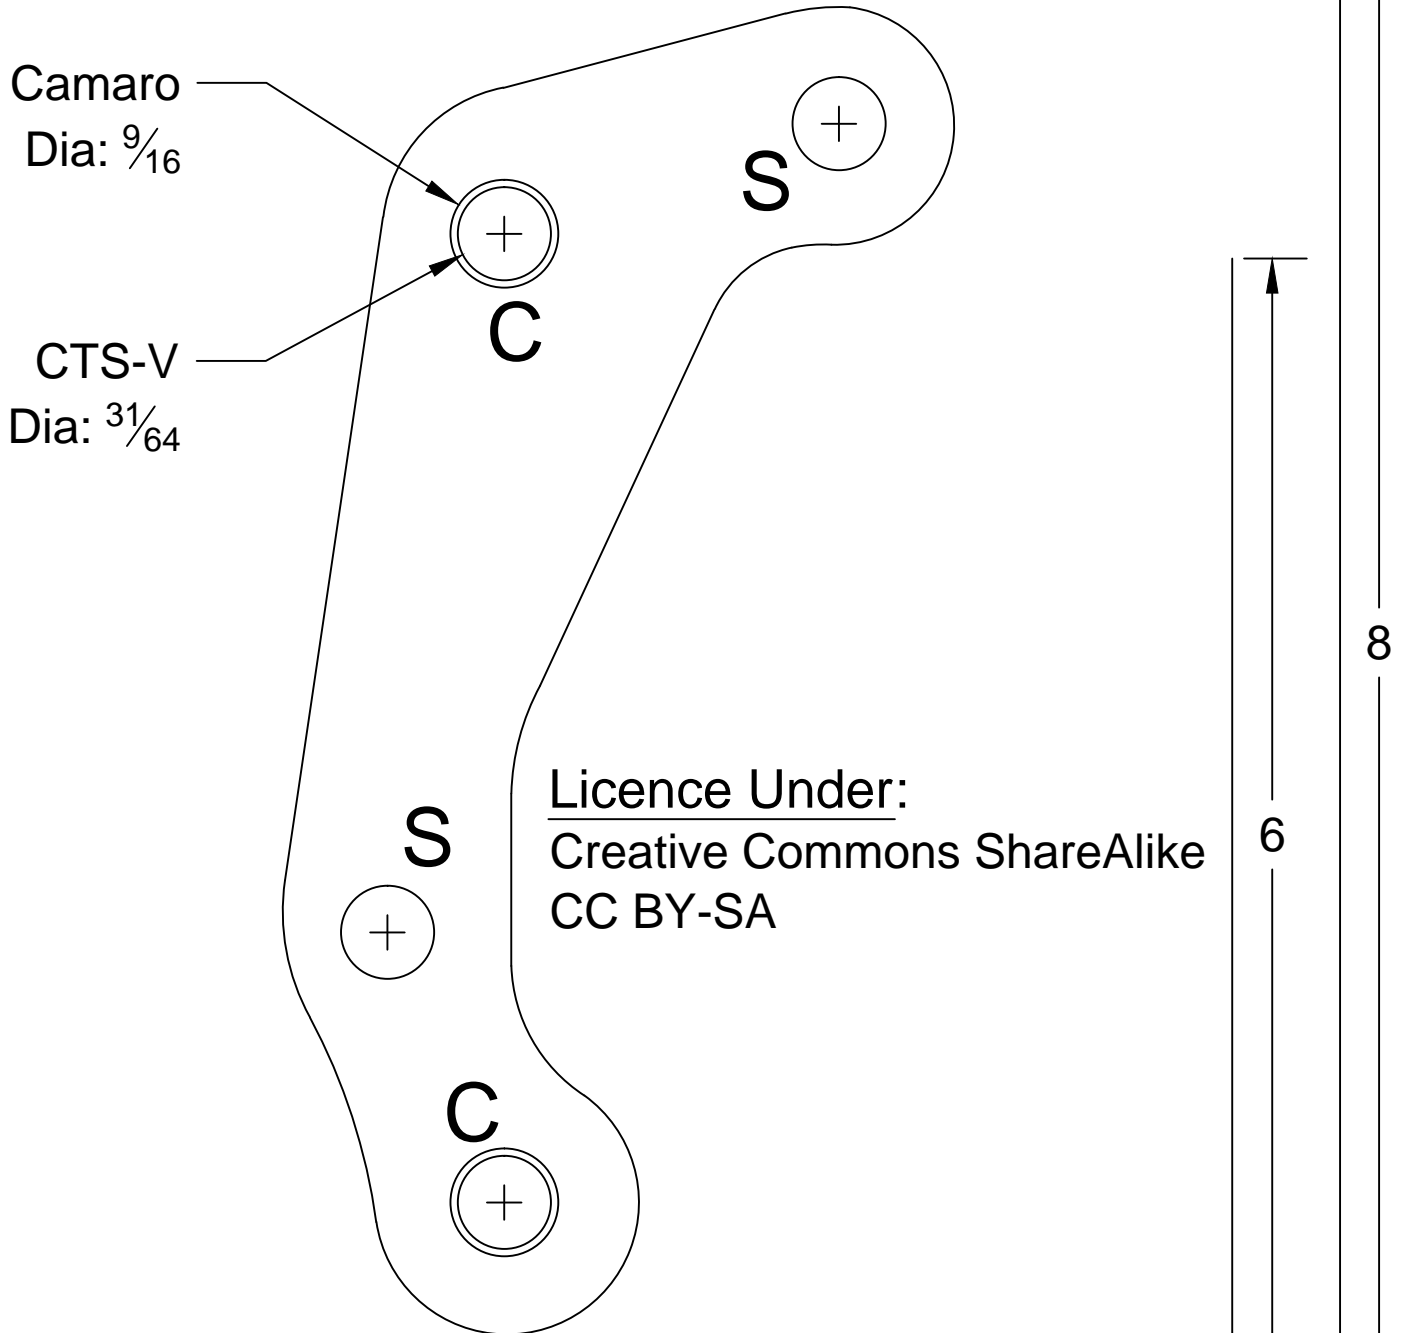

GM Thirdgen Camaro 82-92 Spindle Bracket

Caliper:

2004-2007 Cadillac CTS-V
2010+ Camaro Brembo

Rotor:

C6 Corvette Z06 14"
C6 Corvette Z06 14"

Licence Under:
Creative Commons ShareAlike
CC BY-SA

Created By: Luke Skaff, www.LukeSkaff.com